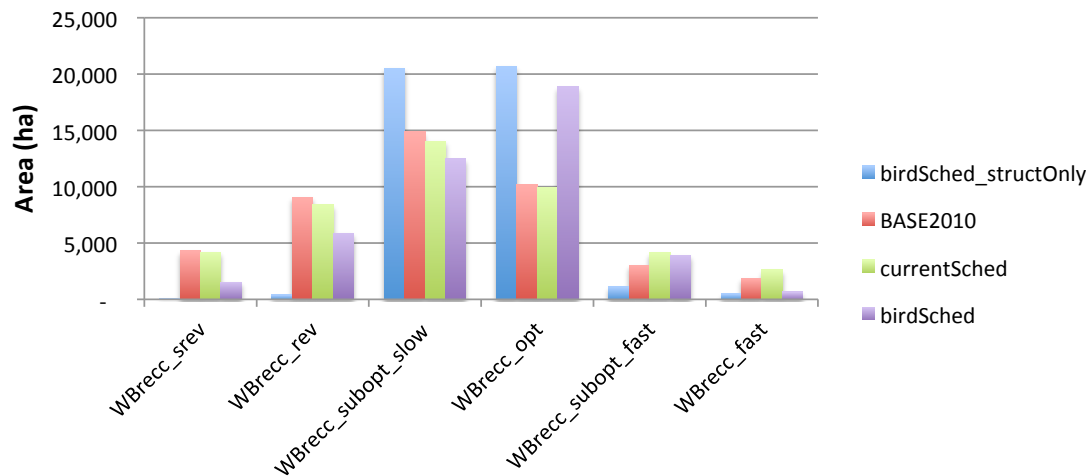

Mean 1965-2000 Marsh Area with Wading Bird Breeding Season Water Depth Classes

Mean 1965-2000 Marsh Area with Wading Bird Breeding Season Water Recession Rate Classes

Mean 1965-2000 Marsh Area with Optimal Wading Bird Water Depths

Mean 1965-2000 Marsh Area with Optimal Wading Bird Water Recession Rates