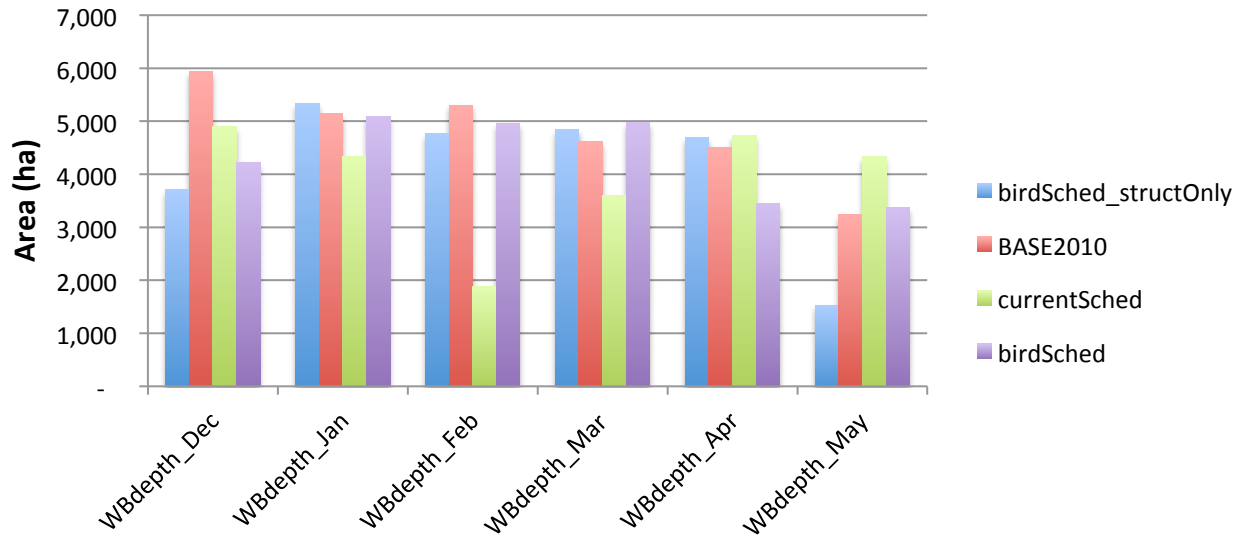

Mean 1965-2000 Marsh Area with Wading Bird Breeding Season Water Depth Classes

Mean 1965-2000 Marsh Area with Wading Bird Breeding Season Water Recession Rate Classes

Mean 1965-2000 Marsh Area with Optimal Wading Bird Water Depths

Mean 1965-2000 Marsh Area with Optimal Wading Bird Water Recession Rates