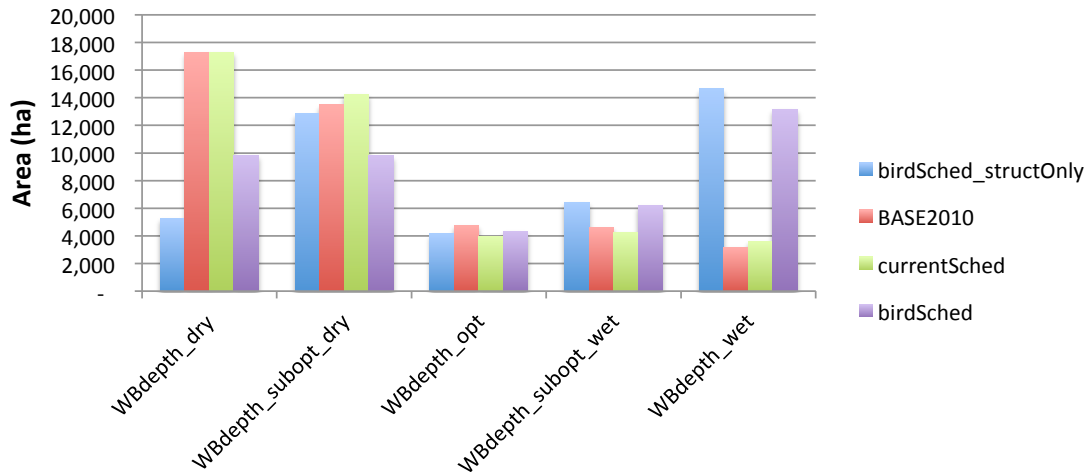

Mean 1965-2000 Marsh Area with Wading Bird Breeding Season Water Depth Classes

Mean 1965-2000 Marsh Area with Wading Bird Breeding Season Water Recession Rate Classes

Mean 1965-2000 Marsh Area with Optimal Wading Bird Water Depths

Mean 1965-2000 Marsh Area with Optimal Wading Bird Water Recession Rates